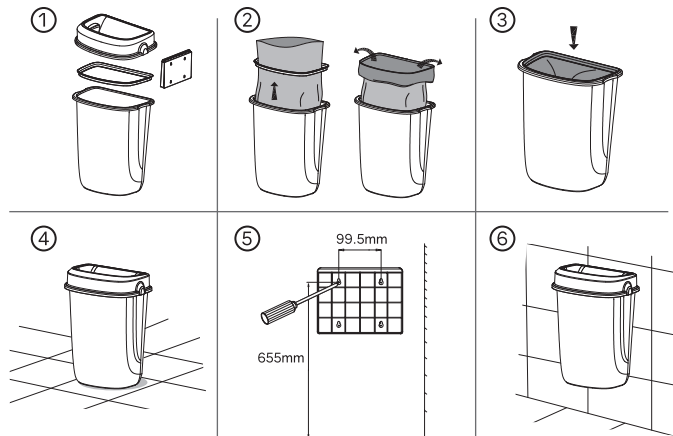

XO2® Wall Mounted Bin

Recommended
garbage bag size

60 x 80 CM

Please read user manual carefully before using.

Mounting plate X1

Screw X4

Expansion plug X4

SPECIFICATION

Product	Wall Mounted Bin	Weight	2050g
Model	WM017041	Material	PP
Size	414X280X570mm	Capacity	32L

WALL MOUNTING OPTION

1. Take out the trash can and accessories
2. Coat garbage bags from inside out
3. Install and fix properly
4. Ready for floor standing use
5. Mark the mounting position and mount the plate onto the wall
6. Install the trash can onto the mounting plate